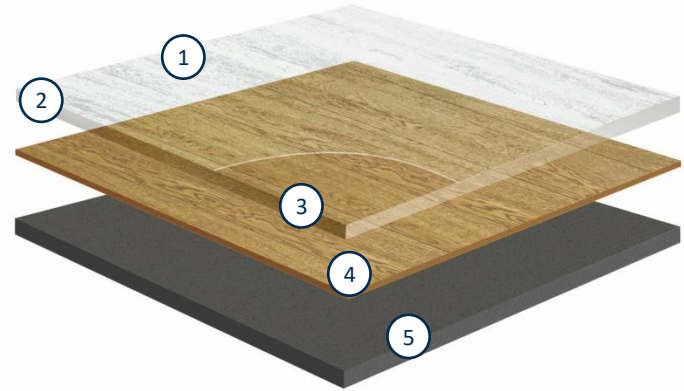

- ① Surface embossing: textures close to real material
- ② PUR treatment for exceptional resistance to abrasion and scratches
- ③ 0.3mm transparent wear layer for traffic resistance
- ④ High definition design replicating the authenticity of natural materials
- ⑤ Core Layer made of PVC and Plasticizer for easy glue down installation